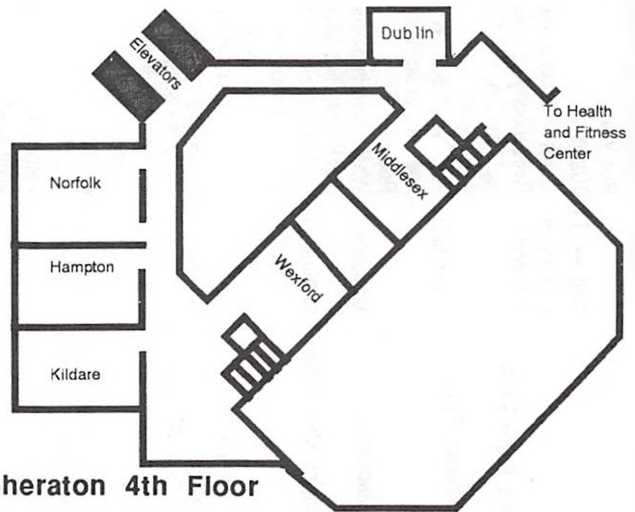

Sunday - S: Longford

- 10:00 Astronomy Down Under - Hugh Gregory
- 11:00 Silent: Spies
- 1:00 Silent: 20,000 Leagues Under the Sea

Sheraton 3rd Floor

Sheraton 4th Floor

Marriott 6th Floor

Boskone 29 Pocket Program