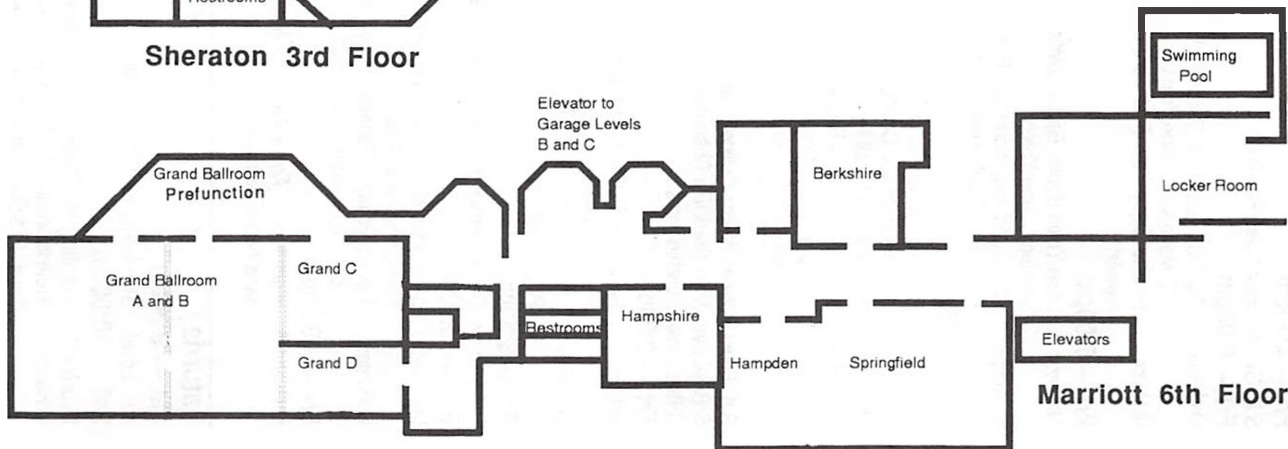

Sunday - S: Longford

- 10:00 Astronomy Down Under - Hugh Gregory
- 11:00 Silent: Spies
- 1:00 Silent: 20,000 Leagues Under the Sea

Sheraton 3rd Floor

Sheraton 4th Floor

Marriott 6th Floor

Boskone 29 Pocket Program